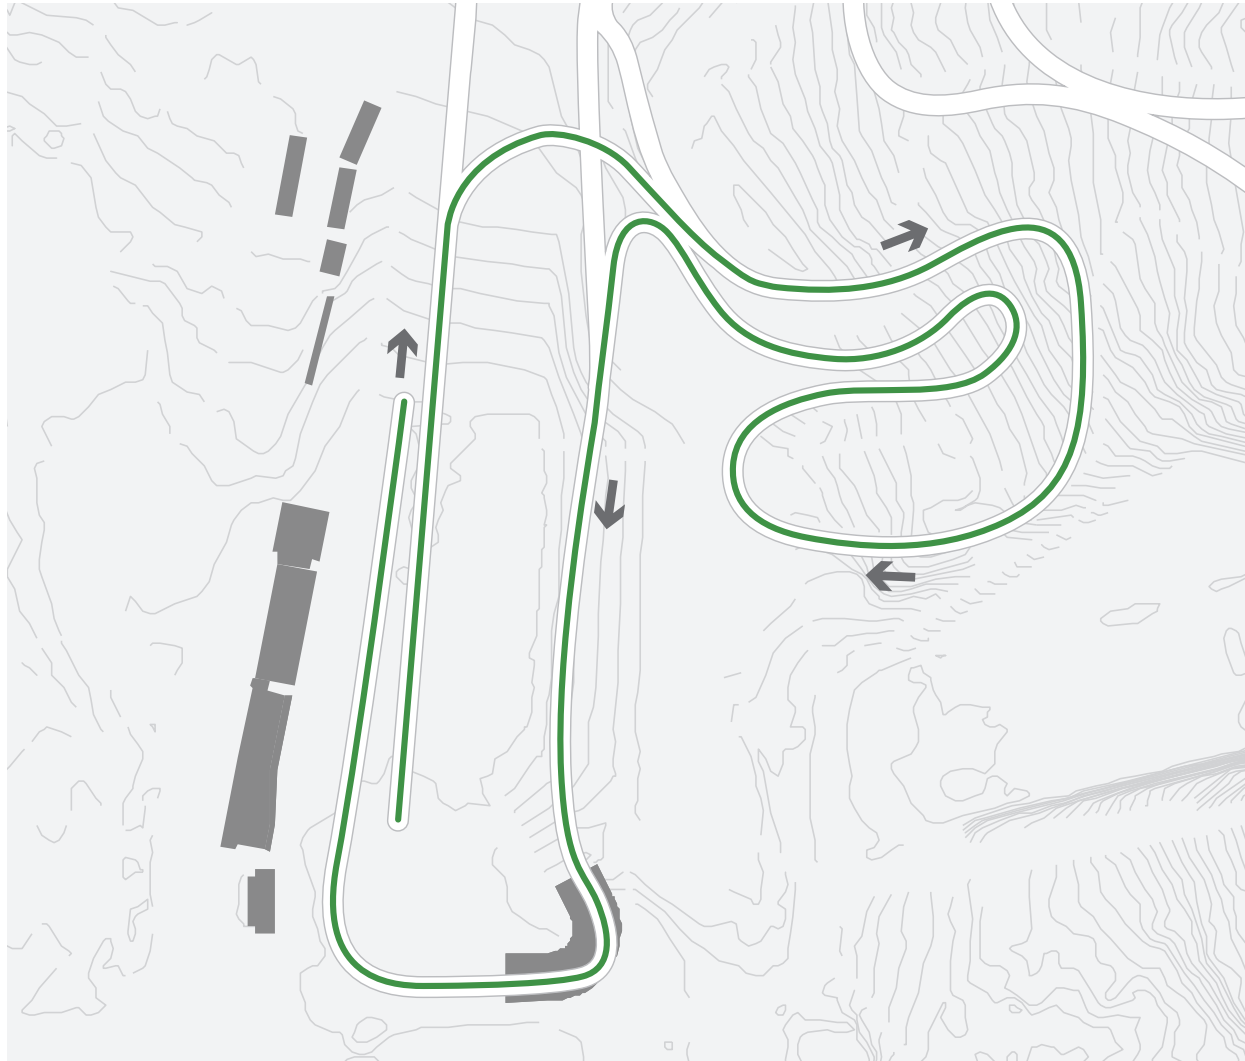

SPRINT

1,4 km Green

Length:1400m; HD:31m; MC:26m; TC:56m

SVENSKA SKIDSPÉLEN
**COOP FIS CROSS-COUNTRY
WORLD CUP**
FALUN 30-31 JANUARY 2021

1,4 km Green

Length: 1 408 m
Height Difference: 31 m
Maximum Climb: 26 m
Total Climb: 56 m

Lowest Point: 161 m.a.s.l
Highest Point: 192 m.a.s.l
Category: E
Competition Level: WSC/WC