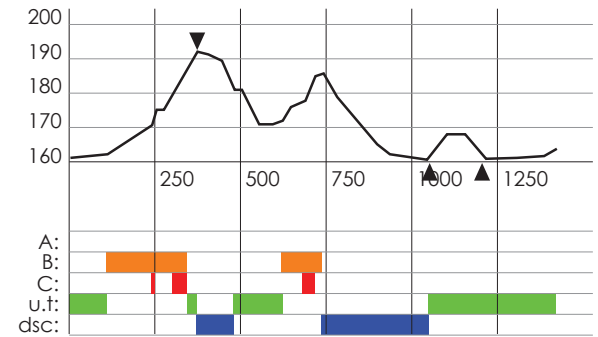

SPRINT

1,4 km Green

Length:1400m; HD:31m; MC:26m; TC:56m

SVENSKA SKIDSPÉLEN
**COOP FIS CROSS-COUNTRY
WORLD CUP**
FALUN 30-31 JANUARY 2021

1,4 km Green

Length: 1 408 m
Height Difference: 31 m
Maximum Climb: 26 m
Total Climb: 56 m

Lowest Point: 161 m.a.s.l
Highest Point: 192 m.a.s.l
Category: E
Competition Level: WSC/WC